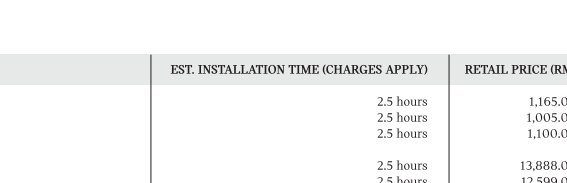

CATEGORIES	DESCRIPTION	PART NO.	EST. INSTALLATION TIME (CHARGES APPLY)	RETAIL PRICE (RM)
Runflat Tyres	Dunlop SP Sport Maxx RT 205/45R17 88W	85452593593	2.5 hours	1,165.00
	Hankook Ventus S1 evo2 HRS 205/45R17 88W	85452593592	2.5 hours	1,005.00
	Pirelli Cinturato P7 r-f 205/45R17 88W	85452593572	2.5 hours	1,100.00
Complete Runflat Wheel Sets	18" JCW Pro Cross-Spoke 506	36112287935	2.5 hours	13,886.00
	17" Multi-Spoke 505 in Liquid Black	36112287934	2.5 hours	12,599.00
	17" Multi-Spoke 505 in Bright Silver Metallic	36112287933	2.5 hours	9,999.00
Hub Caps	Chili Red	36132354148	-	189.00
	Bright Orange	36132354149	-	189.00
	Apple Green	36132354150	-	189.00
	Bright Yellow	36132354151	-	189.00
	Shocking Pink	36132360946	-	189.00
	Lightning Blue	36132360947	-	189.00
Valve Caps	Union Jack	36120422550	-	95.00
	Black Jack	36122182347	-	95.00
	Chequered Flag	36120422547	-	95.00

NEVER TYRE OUT.

Don't let a puncture compromise your ride. The MINI driving fun goes on with runflat technology, specially reinforced sidewalls and humps on the rim. Look good behind the wheel, too, with our rims, hub caps, and mud flaps selections.