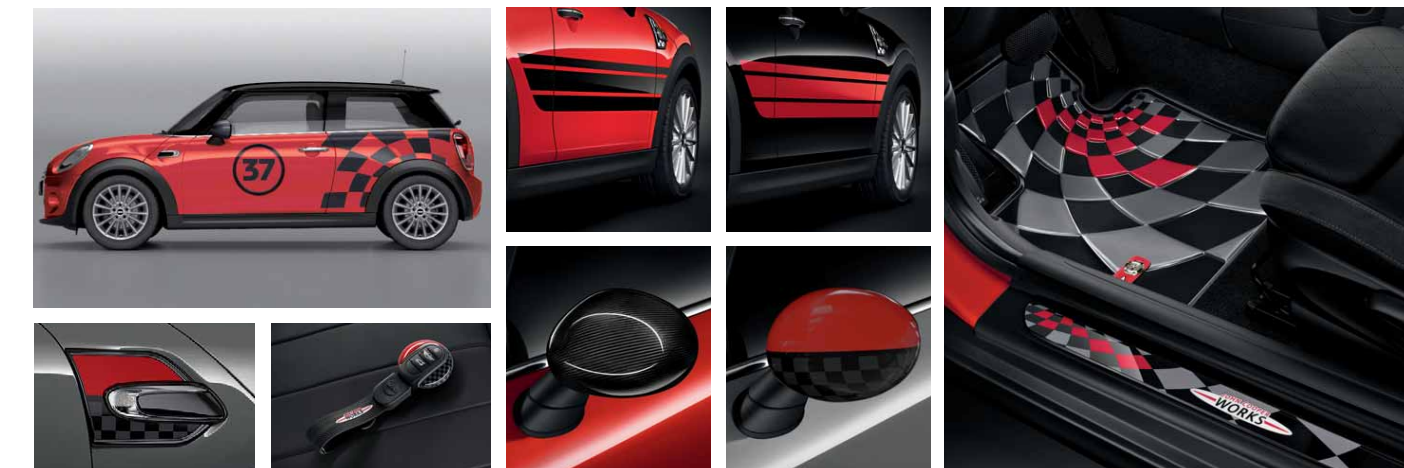

JOHN COOPER WORKS PRO.

Composed mainly of black with accents of red that boast athletic flair and the John Cooper Works sporting heritage, this kit is a nod to the power and performance of MINI.