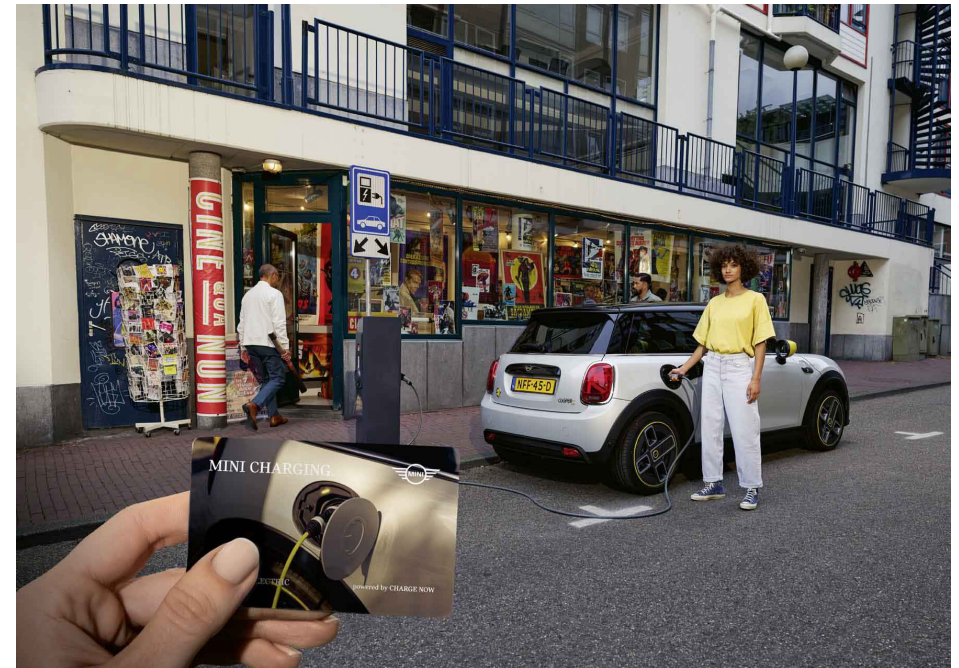

PUBLIC CHARGING.

Your electric MINI brings a lot to the table, and the city offers the charging infrastructure to conveniently recharge.

With ChargeNow by ChargeEV, you can charge across Malaysia in one of the largest and constantly growing public charging networks with over 300 (and counting) charging points. Everything you need for public charging in Malaysia is already included in the scope of delivery of your new MINI with the ChargeNow Card and the Public Charging Cable (Mode 3).